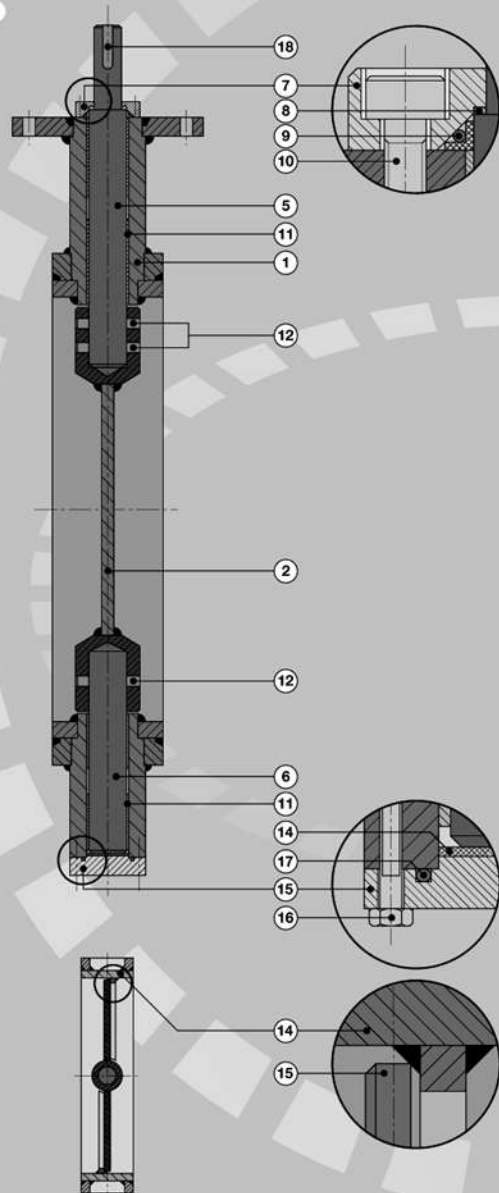

W/R
Series

Wafer
Butterfly valves
Centric type

Series **W1/R**
W1/R/BM

Identification
of the valve parts

Pos.	Description Item	Q.ty
1	Body	1
2	Disc	1
3	-	-
4	-	-
5	Upper stem	1
6	Lower stem	1
7	Gland	1
*8	Thrust washer	1
*9	Stem seal	1
10	Screw	~
11	Bushing	~
12	Pin	3
13	-	-
*14	Thrust washer	1
15	Cap	1
16	Screw	~
*17	O-ring	1
18	Feather	1

(*) Normally recommended spare parts
(-) Related to valve size

Section view

W1/R **Assembled views**

Assembly view
W1/R