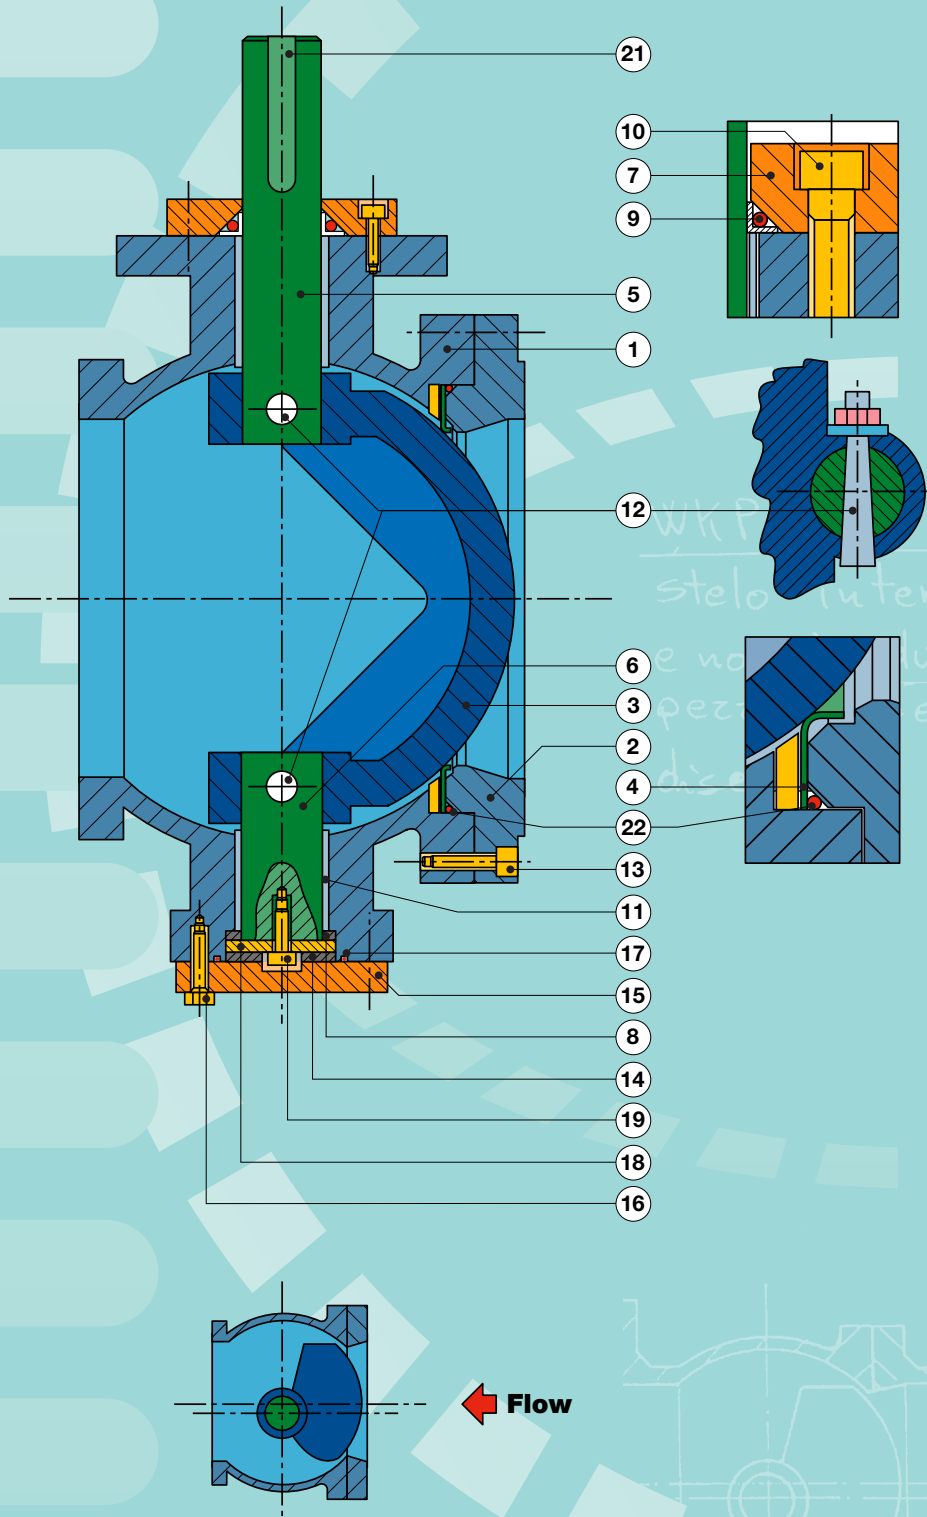

WKP
Serie

Wafer

Hemisphere valves

Series

WKP1/M

WKP3/M

WKP6/M

Identification

of the valve parts

Pos.	Description Item	Q.ty
1	Body	1
1.1	Washer seat	1
2	Seal retainer	1
3	Hemisphere	1
4	Seal seat	1
5	Upper stem	1
6	Lower stem	1
7	Gland	1
8	Thrust washer	1
9	Stem seal	1
10	Gland screw	*
11	Bushing	*
12	Pins	2
13	Seal retainer screw	*
14	Thrust washer	1
15	Cap	1
16	Cap screws	*
17	Cap gasket	1
18	Stem flange	1
19	Stem flange screw	*
20		
21	Key	1
22	Body gasket	1

(*) According to valve DN

Section view

Assembly view