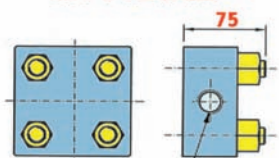

BLVF 3P/5P Series

Particellar and Coalesher Modular System overall dimensions

Size 40

STANDARD COUPLING FLANGES

W.N. FLANGES

NPT-F FLANGES

NPT-F
THREADED

BLVF 3P/5P Series

Dimension mm.

Pos.	3P Series	5P Series
	Size 40	Size 40
A	405	405
B	535	825
C	170	170
D	70	70
E	100	100
F	150	150
G	23	23
H	445	445
I	205	495
L	130	130
M	4	4
N	M16	M16
O	46 ONLY CO	46 ONLY CO

Weight kg.