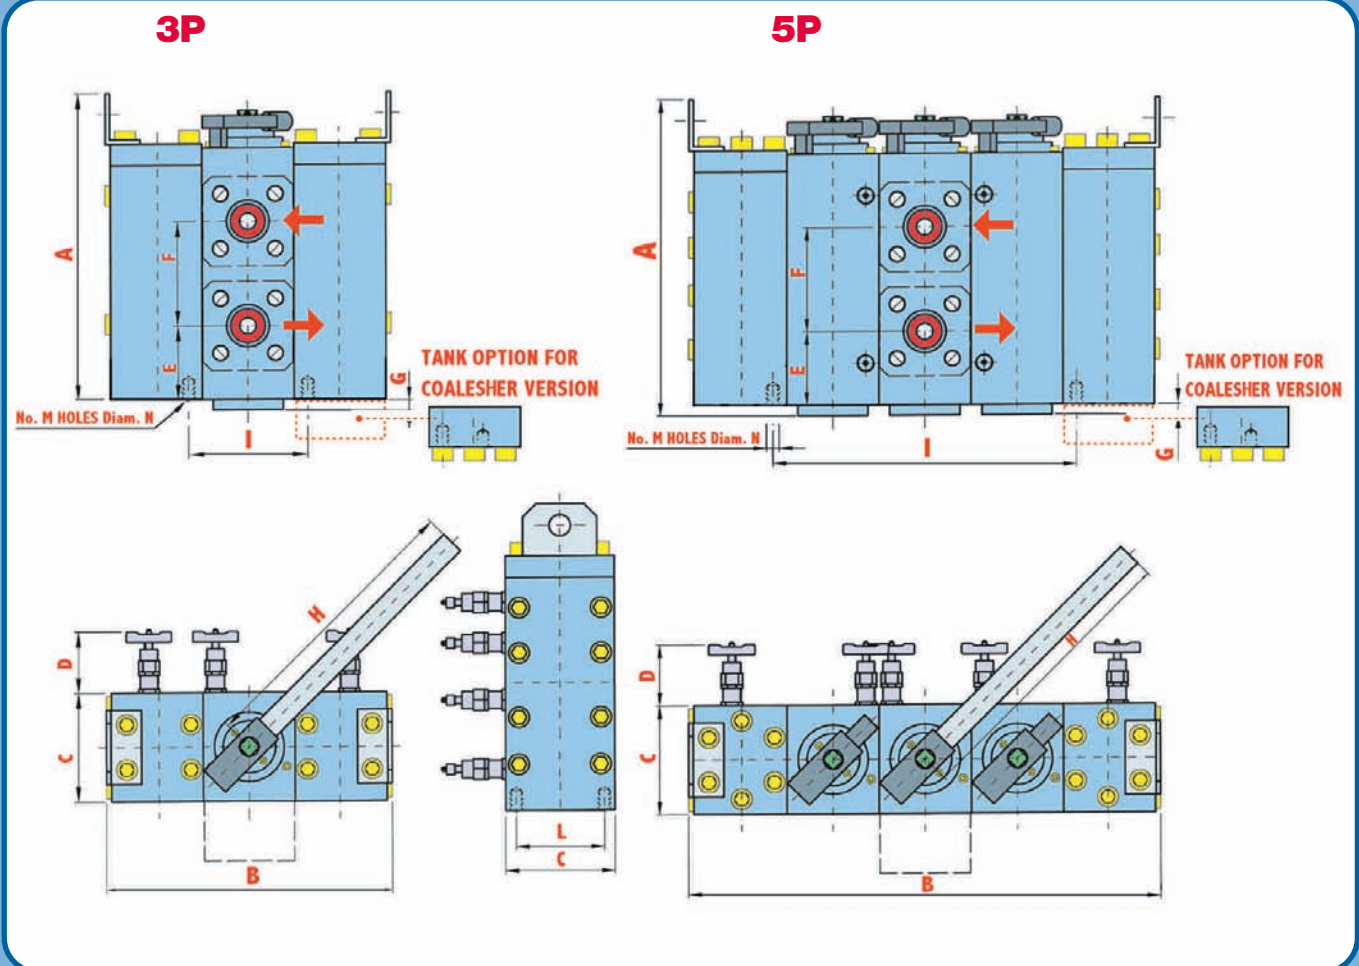

BLVF 3P/5P Series

Particellar and Coalesher Modular System overall dimensions

Size 40

STANDARD COUPLING FLANGES

W.N. FLANGES

NPT-F FLANGES

NPT-F
THREADED

BLVF 3P/5P Series

Dimension mm.

Pos.	3P Series	5P Series
	Size 40	Size 40
A	405	405
B	535	825
C	170	170
D	70	70
E	100	100
F	150	150
G	23	23
H	445	445
I	205	495
L	130	130
M	4	4
N	M16	M16
O	46 ONLY CO	46 ONLY CO

Weight kg.

Particellar	220	340
Coalesher	240	360